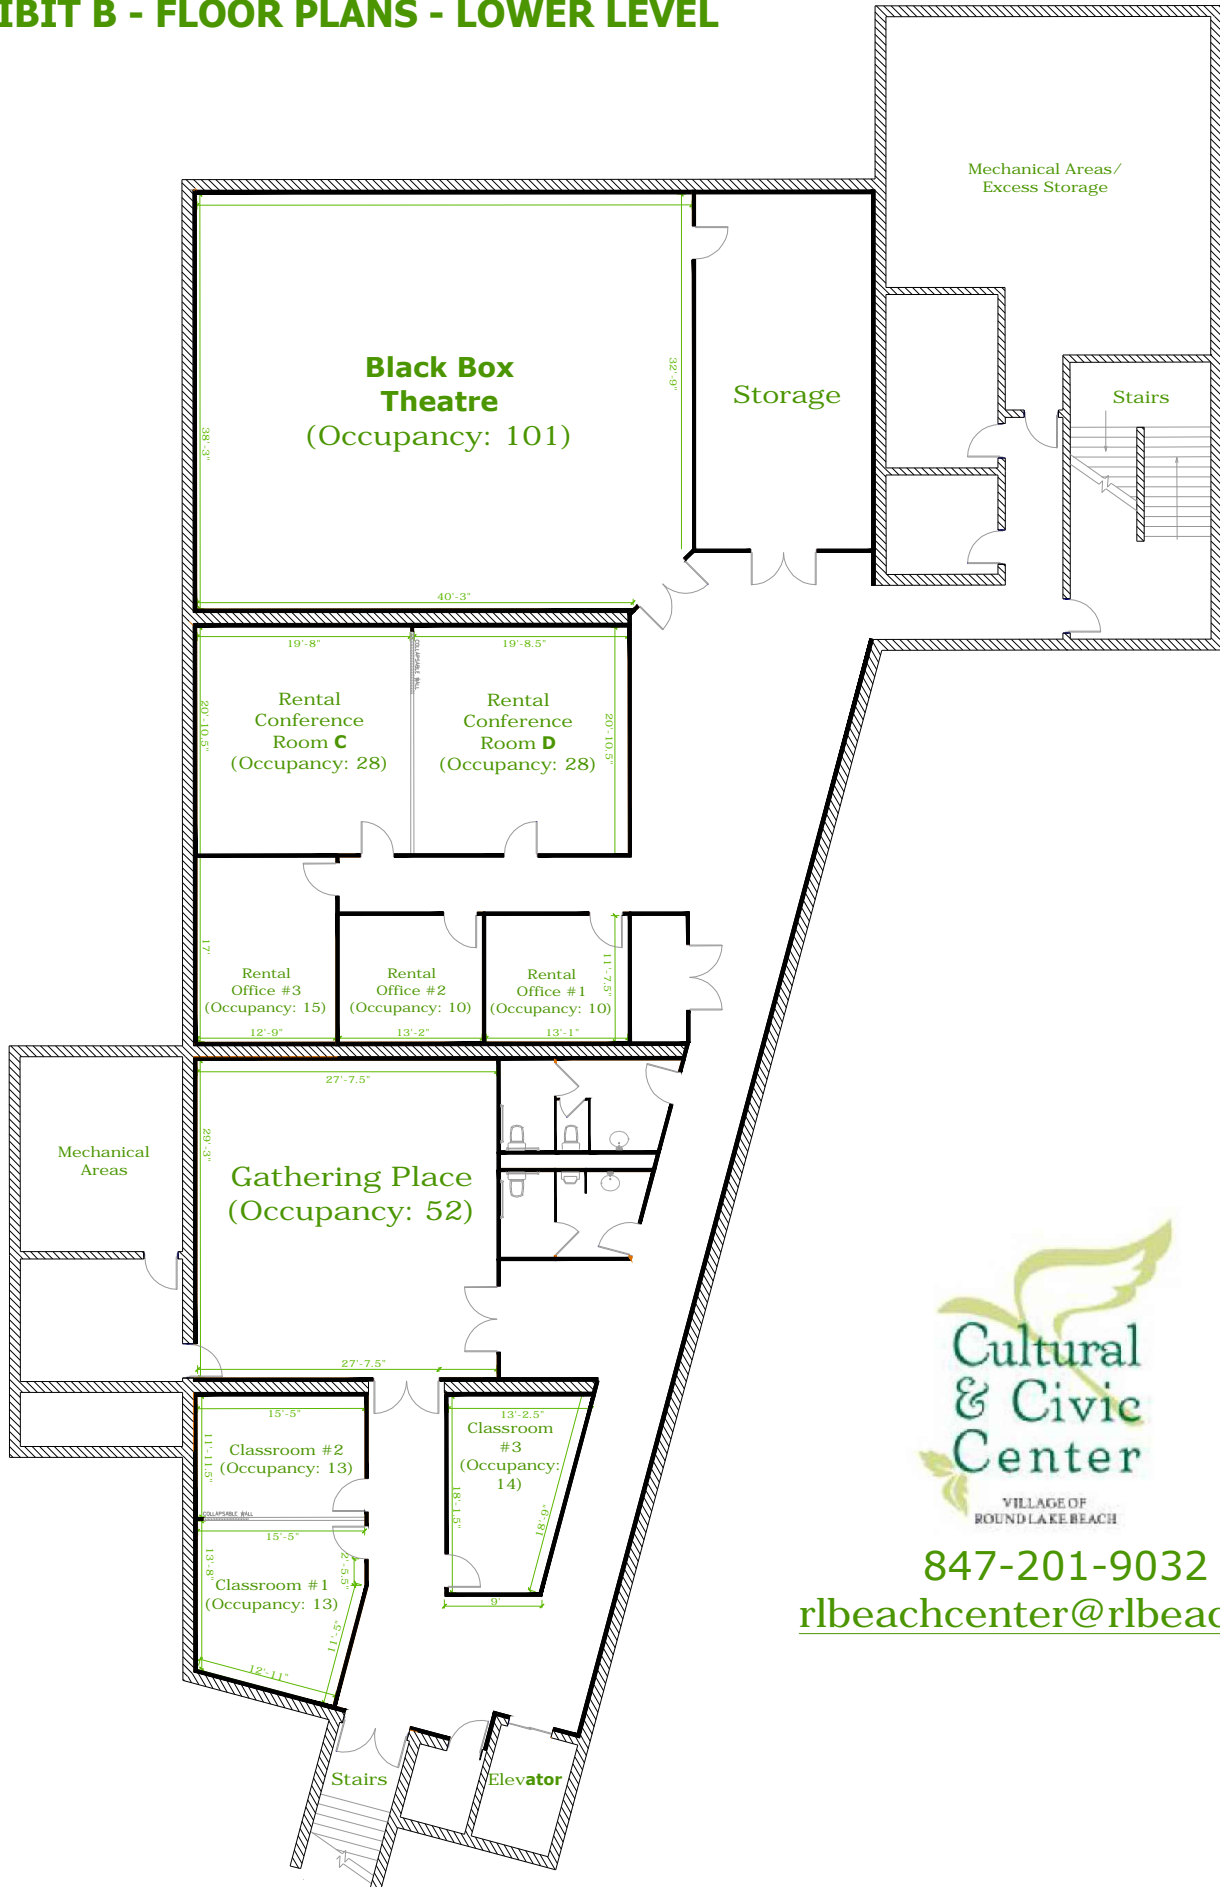

EXHIBIT B - FLOOR PLANS - LOWER LEVEL

847-201-9032
rlbeachcenter@rlbeach.org